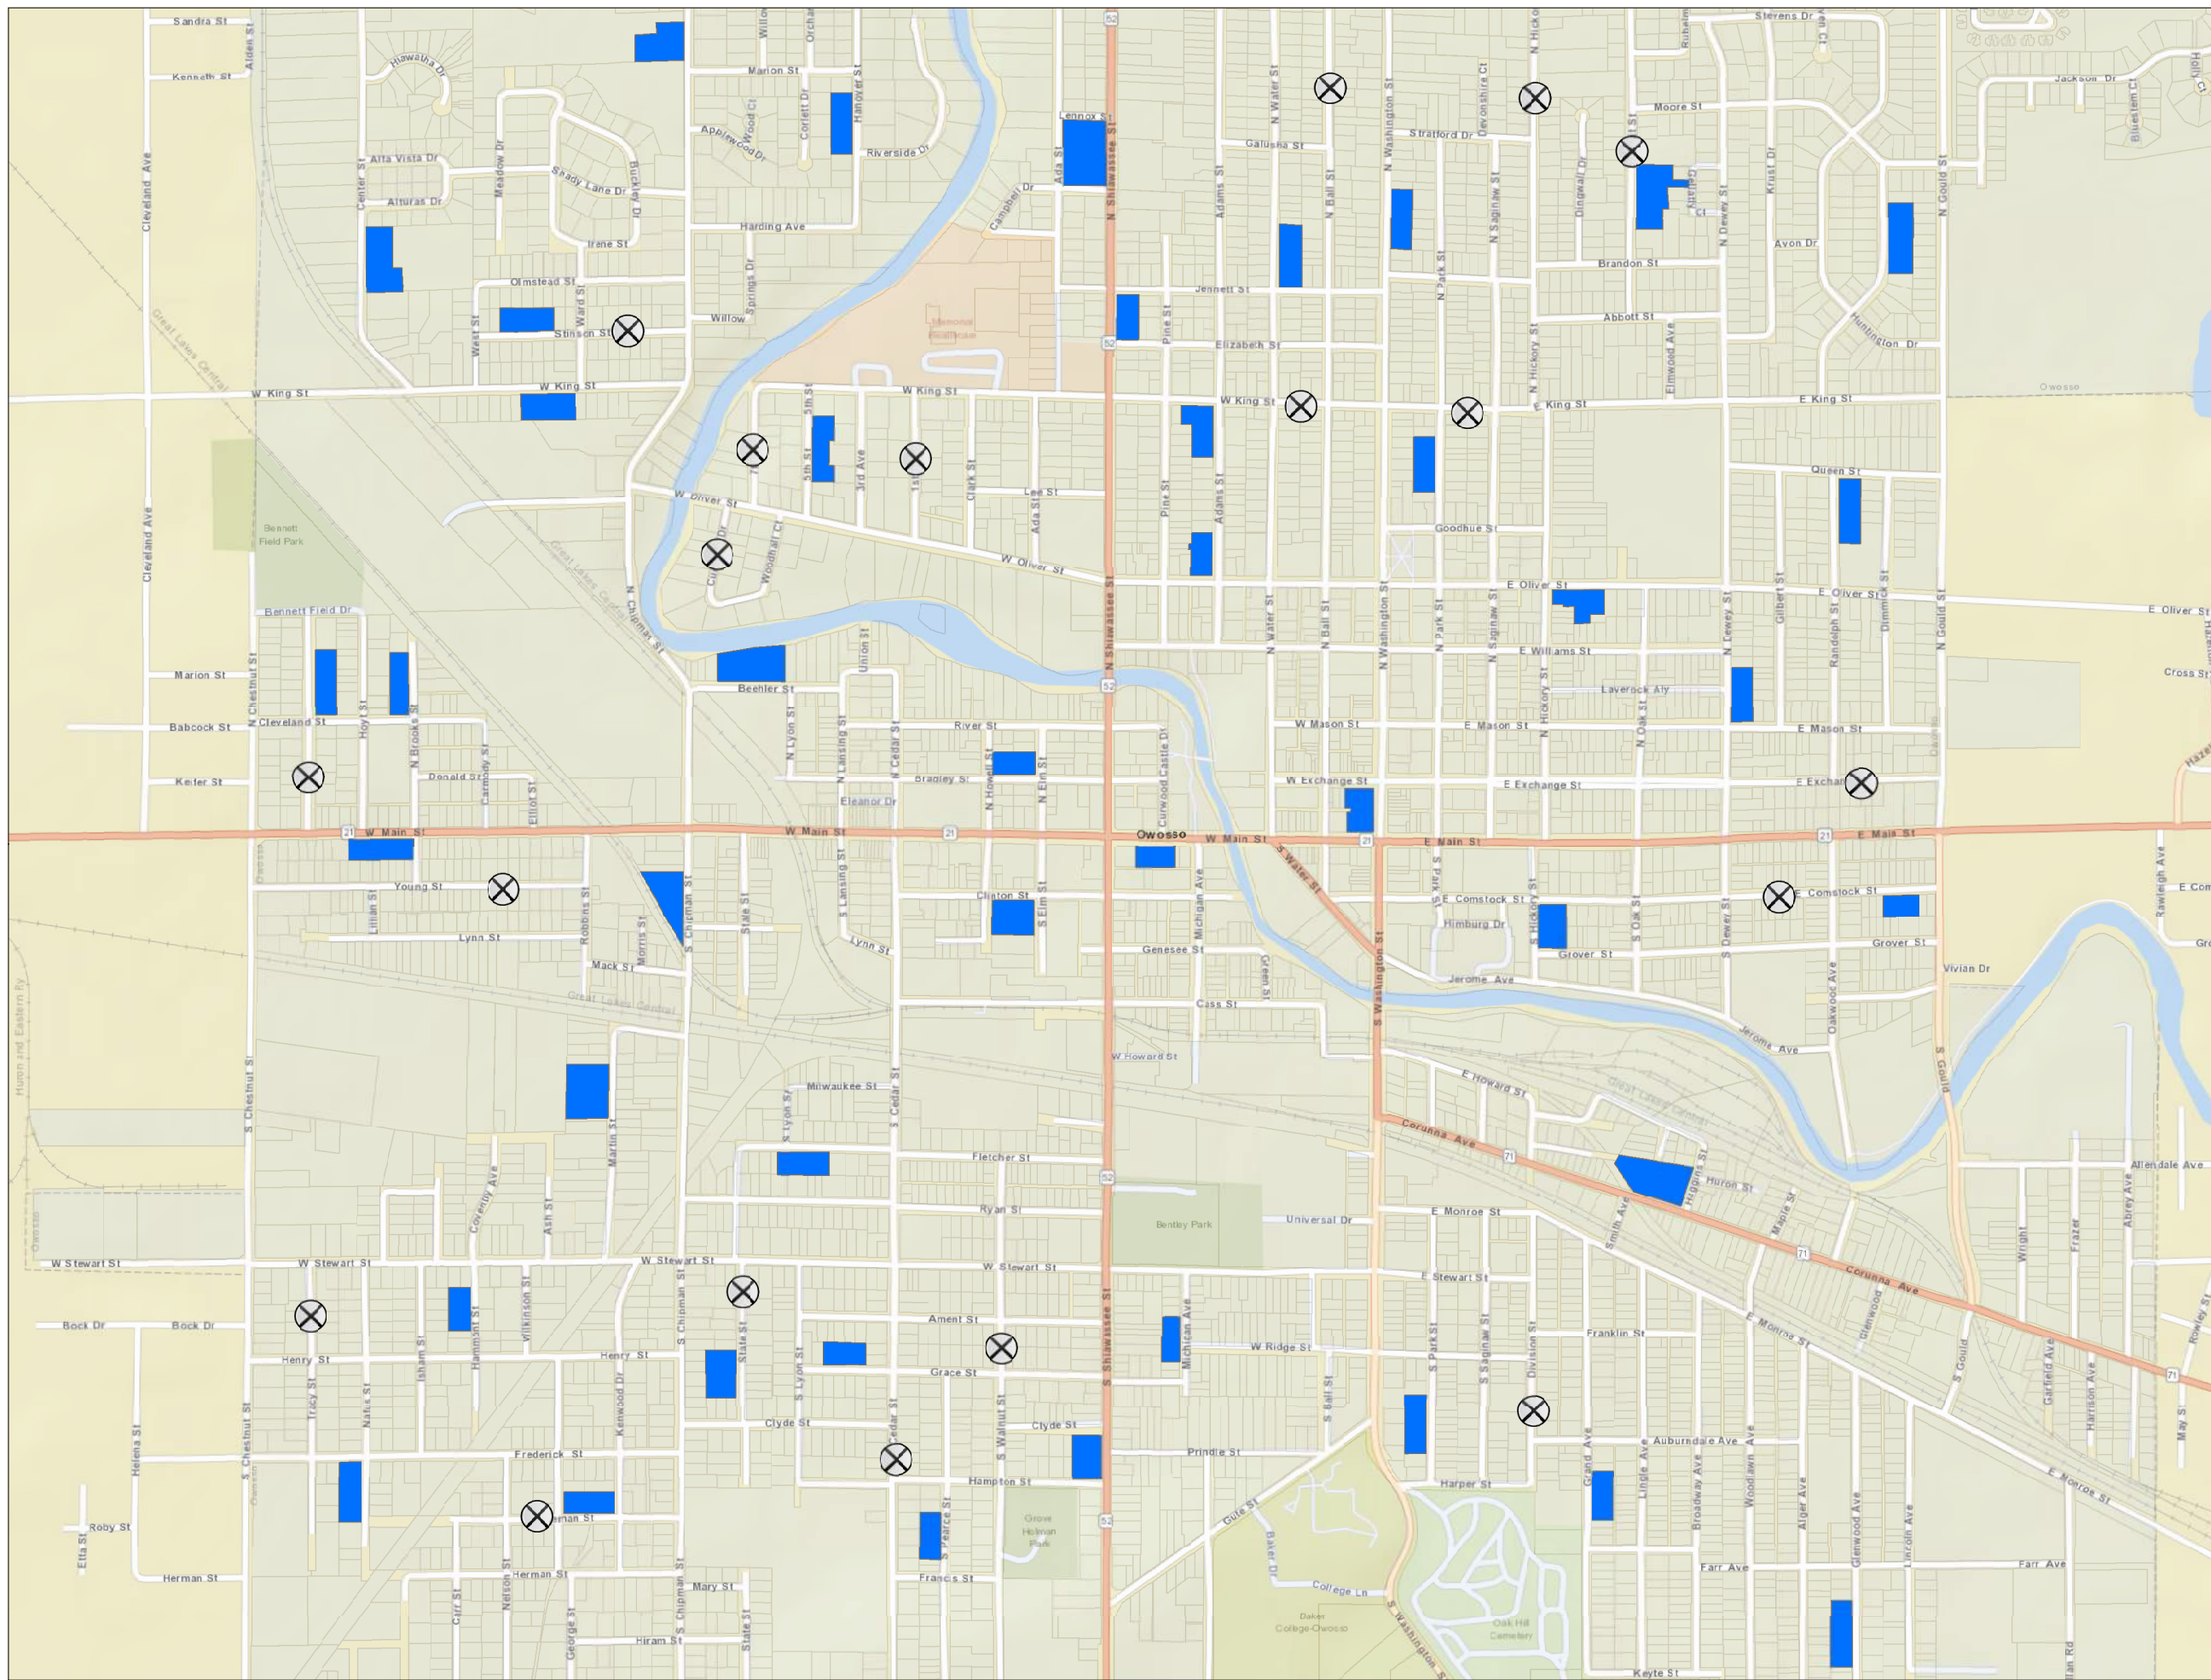

Site Investigation Locations

- City Parcels
- Private Property Check Locations
- X City Right of Way Checks Locations

Source: Data provided by Bing. OHM Advisors does not warrant the accuracy of the data and/or the map. This document is intended to depict the approximate spatial location of the mapped features within the Community and all use is strictly at the user's own risk.

Coordinate System: NAD 1983 StatePlane Michigan South FIPS 2113 IntlFeet

Map Published: June 5, 2018